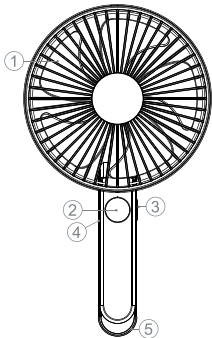

Type-C input: DC 5V/2A

Product size: 162x162x71mm

Weight: 303g

PACKAGE

- Portable fan x1
- Cable x1
- Warranty card x1
- User manual x1
- Stickers x1

PRODUCT DETAILS

1. Fan
2. LED Display
3. Power Button
4. Type-C Port
5. Strap Attachment Hole

PRODUCT OPERATION

1. Pressing the power button briefly switches between the 3 speed modes and turns the device off.
2. Connect one end of the cable to the USB port of the power adapter and the other end to the Type-C port of the device. The LED indicator flashes green during charging and stays lit after charging is complete. The indicator does not light up while the device is in operation, but it starts flashing when the charge level is low.
3. You can also adjust the angle of the fan for handheld or desktop use, and fold it for convenient transport if necessary.